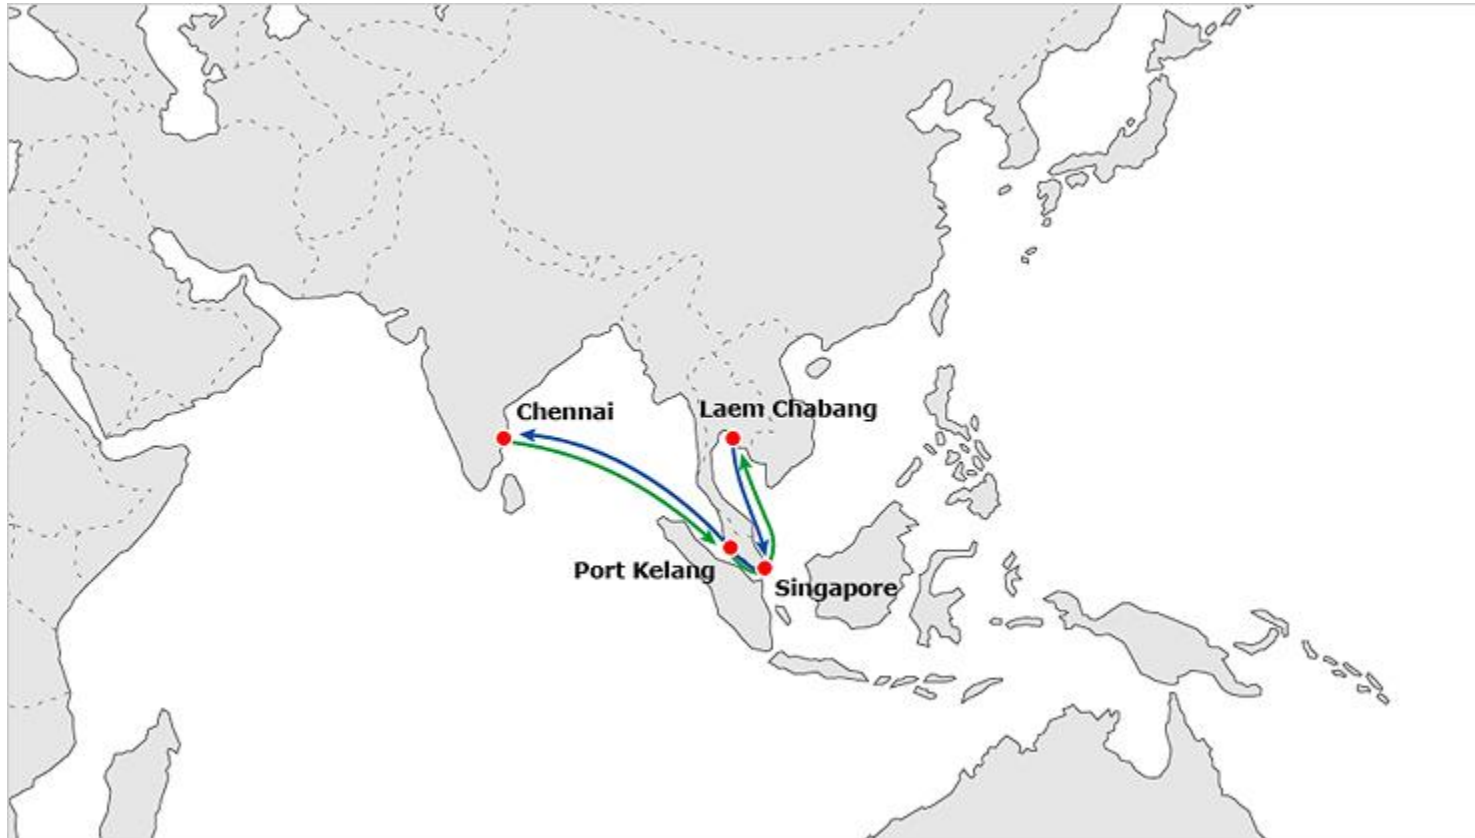

MAJOR CONTAINER GLOBAL SERVICES FROM CHENNAI PORT

CHENNAI COLOMBO GULF SERVICE - CCTPL

NEMO EAX CCTPL

CHENNAI EXPRESS SERVICE – CCTPL

ASIA CHENNAI SERVICE – CITPL

THAILAND AND STRAITS EXPRESS SERVICE – CITPL

FAREAST MADRAS EXPRESS SERVICE - CITPL

THAILAND AND STRAITS CHENNAI SERVICE – CITPL

Updated as on 06.06.2018