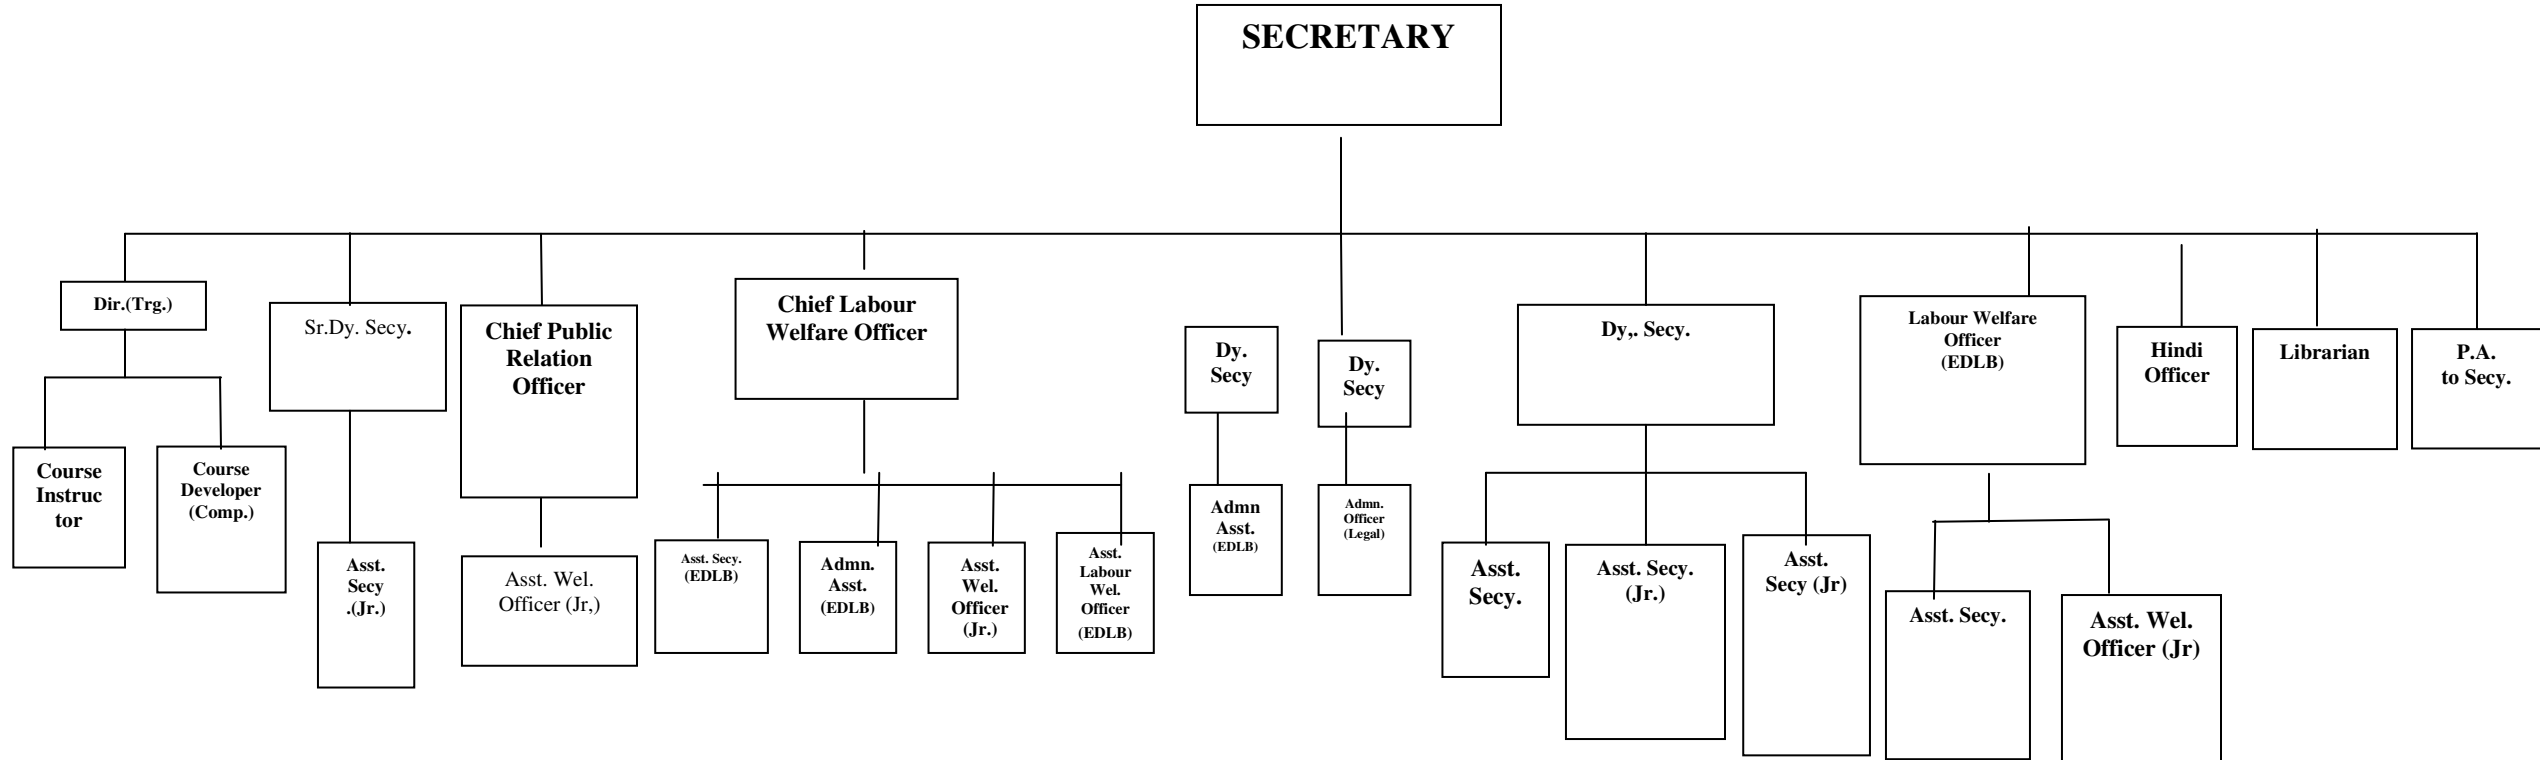

CHENNAI PORT TRUST

PARTICULARS OF ORGANISATION AND ITS FUNCTIONS

DEPARTMENTS:

1. Vigilance
2. Civil
3. Electrical & Mechanical
4. Marine
5. Traffic
6. Accounts
7. Secretary's
8. Stores
9. Medical

Hierarchy of Secretary's Department

Hierarchy of Vigilance Department

ELECTRICAL AND MECHANICAL DEPARTMENT
ADMINISTRATION CHART
 CHIEF MECHANICAL ENGINEER