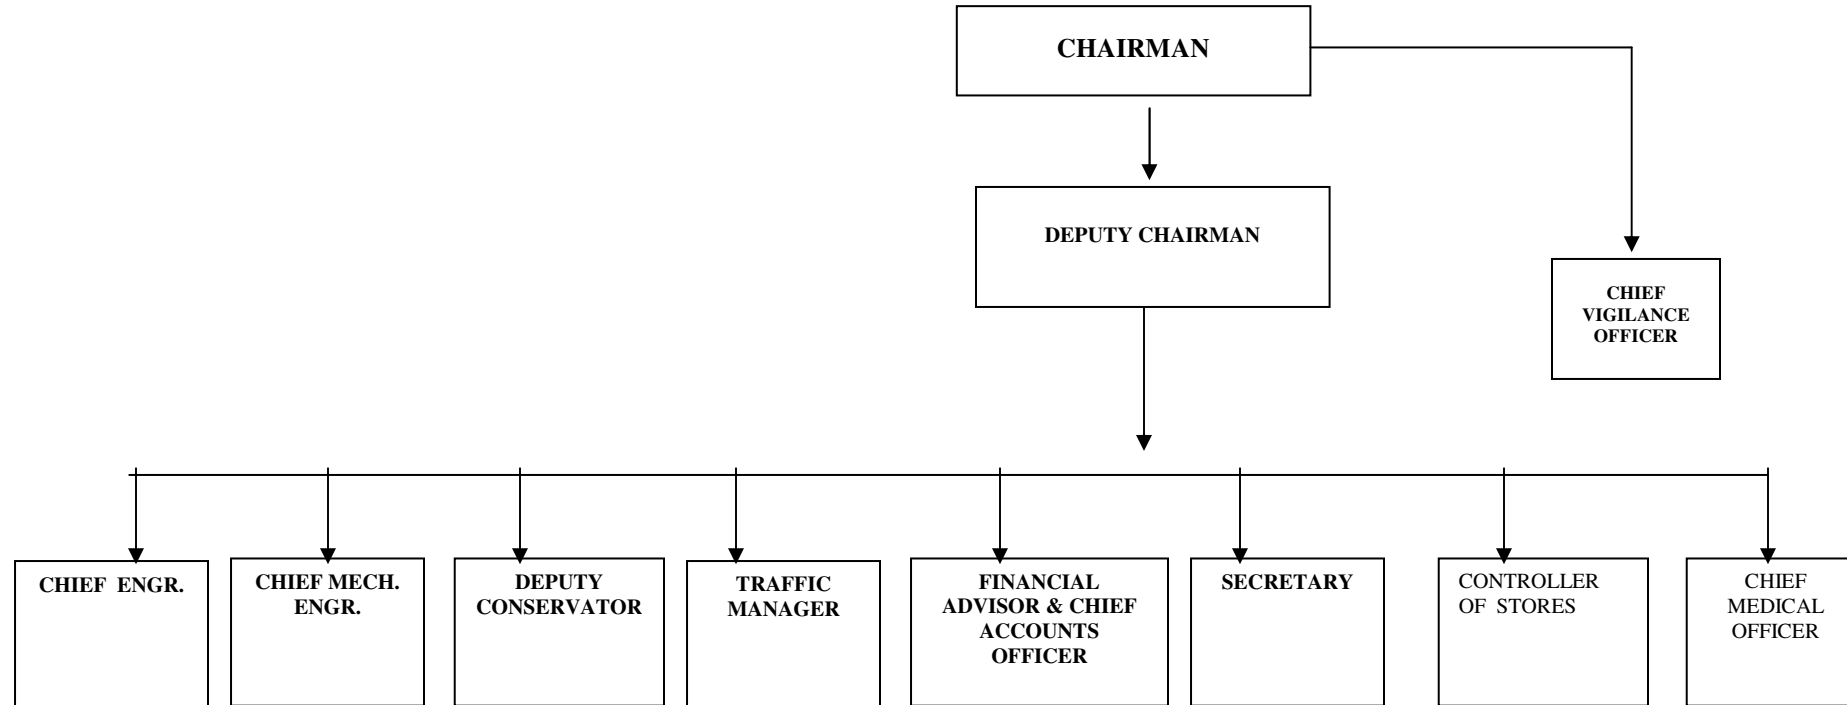

CHENNAI PORT TRUST

PARTICULARS OF ORGANISATION AND ITS FUNCTIONS

DEPARTMENTS:

1. Vigilance
2. Civil
3. Electrical & Mechanical
4. Marine
5. Traffic
6. Accounts
7. Secretary's
8. Stores
9. Medical

Hierarchy of Secretary's Department

Hierarchy of Vigilance Department

ELECTRICAL AND MECHANICAL DEPARTMENT
ADMINISTRATION CHART
 CHIEF MECHANICAL ENGINEER